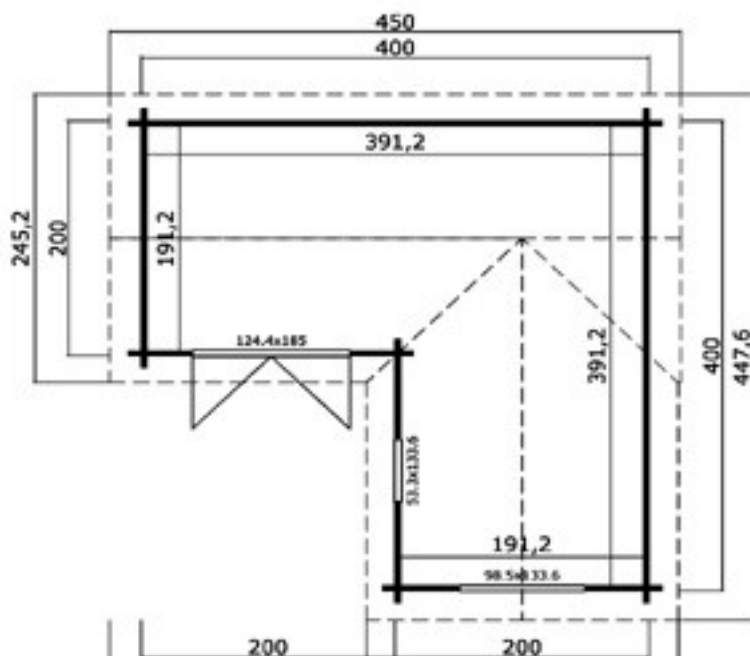

## Trentan 'Pyrford' L Shape Log Cabin

Size 400x400

44mm Logs

Five Year  
Guarantee

Double Glazed

Roof Tiles  
Included

Assembly Service

Quality Joinery

### Dimensions

Floor Area	11,3 m <sup>2</sup>
Roof Dimensions	4.5m x 4.48m
Cubic Volume	25.76m <sup>3</sup>
Wall Height	2.11m
Ridge Height	2.52m
Front Overhang	49cm
Internal Cabin Size	See Drawing

### Windows & Doors

Double Doors (1)	124 x 185cm
Single Window (1)	53 x 133cm
Double Window (1)	98 x 133cm
Inward Opening Windows	
Double Glazed As Standard	
3 Way adjustable Door hinges	

Roof / Floor Boards	18 mm
Roof Surface	17.52m <sup>3</sup>

Roof Slope	19°
Treated Bearers	70 x 45mm